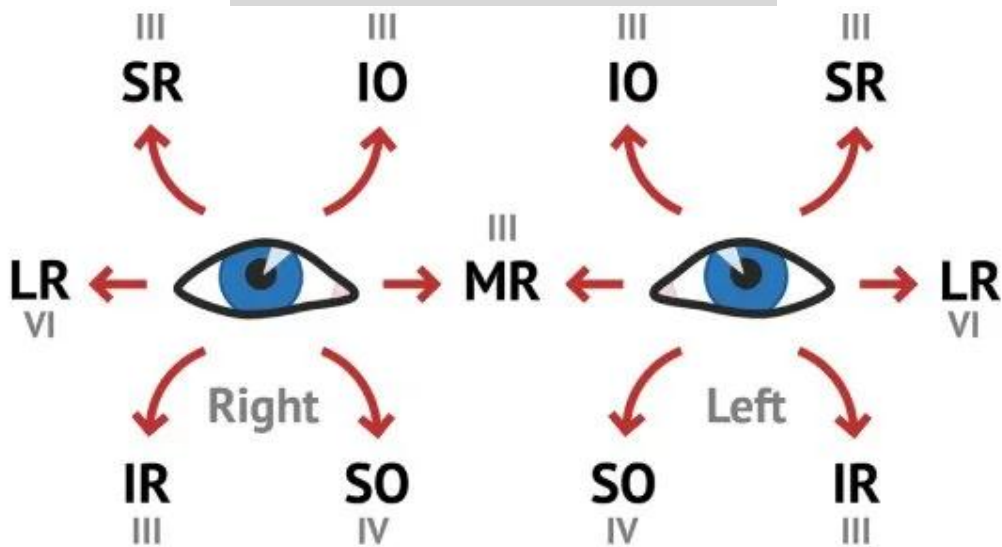

# Muscles of the Human Eye

VectorStock®

VectorStock.com/27346493

## *Eye muscle movement*

- 1-The lateral rectus muscle** turns the eye outward.
- 2-The medial rectus muscle** turns the eye inward to look toward the nose.
- 3-The superior rectus muscle** turns the eye to look upward and inward.
- 4-The inferior rectus muscle** turns the eye to look down and inward.
- 5-The superior oblique muscle** turns the eye to look down and out.
- 6-The inferior oblique muscle** turns the eye to look up and out.

**Eye muscle movement**(*For viewing only*)

***THANK YOU***