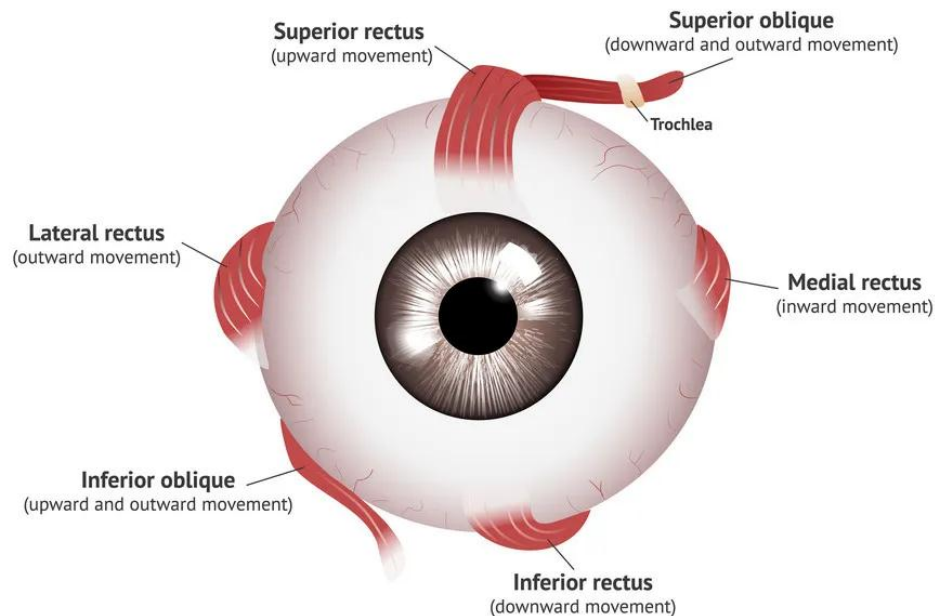

***AL- Mustaqbal University College***

**Optometry Department**

**Lec.8**

**Anatomical Terminology**

**Teaching assistant**

**Ali Hadi Alhussainy**

**2021-2022**

# Muscles of the Human Eye

VectorStock®

VectorStock.com/27346493

## *Eye muscle movement*

- 1-The lateral rectus muscle** turns the eye outward.
- 2-The medial rectus muscle** turns the eye inward to look toward the nose.
- 3-The superior rectus muscle** turns the eye to look upward and inward.
- 4-The inferior rectus muscle** turns the eye to look down and inward.
- 5-The superior oblique muscle** turns the eye to look down and out.
- 6-The inferior oblique muscle** turns the eye to look up and out.

**Eye muscle movement**(*For viewing only*)

***THANK YOU***