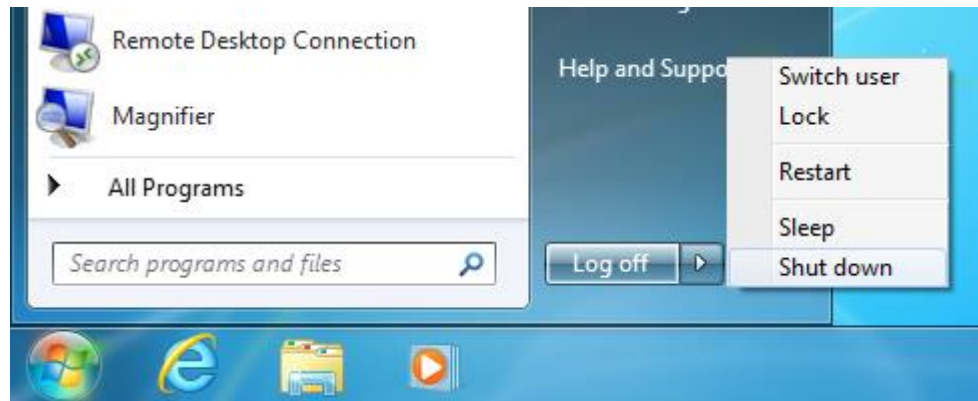

المرحلة الاولى
استاذة المادة
م.م.فاطمة صفاء فاهم

Introduction to Windows

Shut Down Using the Mouse

Click  You should see Shut down right there, as in the image below. If so, click on it.

If the button shows something else, there is a tiny arrow  just to the right of it. Click that—it's a little difficult, because you have to click only on the tiny arrow. When you click the arrow, a new menu will pop up. Click (Shut down) .

log off Using the Mouse

Click  There is a tiny arrow  there. Click that—it's a little difficult, because you have to click only on the tiny arrow. When you click the arrow, a new menu will pop up. Click log off.

log on Using the Mouse

Click . There is a tiny arrow  there. Click that—it's a little difficult, because you have to click only on the tiny arrow. When you click the arrow, a new menu will pop up. Click log in.