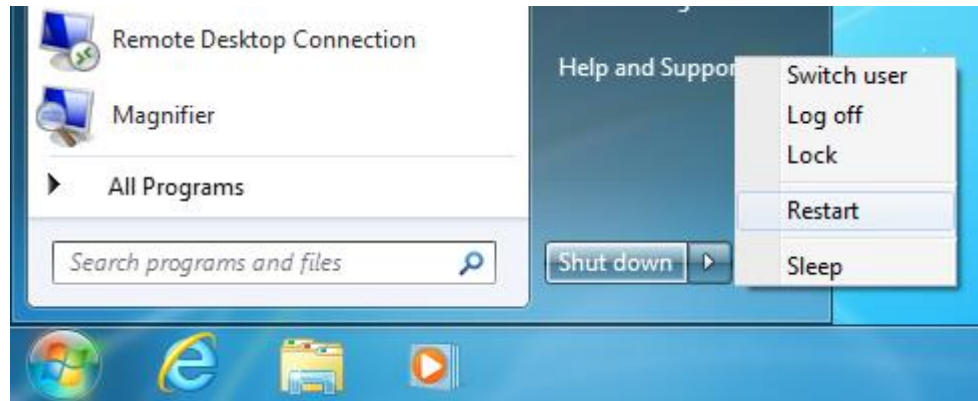

log off Using the Mouse

Click  There is a tiny arrow  there. Click that—it's a little difficult, because you have to click only on the tiny arrow. When you click the arrow, a new menu will pop up. Click log off.

log on Using the Mouse

Click . There is a tiny arrow  there. Click that—it's a little difficult, because you have to click only on the tiny arrow. When you click the arrow, a new menu will pop up. Click log in.

sleep Using the Mouse

Click  There is a tiny arrow  there. Click that—it's a little difficult, because you have to click only on the tiny arrow. When you click the arrow, a new menu will pop up. Click sleep.

Controlling Windows

The Mouse

Mouse – a small, hand-held device that is used to control the pointer on the screen.

There are Seven Main Mouse Actions:

- Point
- Click
- Right-click
- Double-click
- Drag
- Right-drag
- Scroll