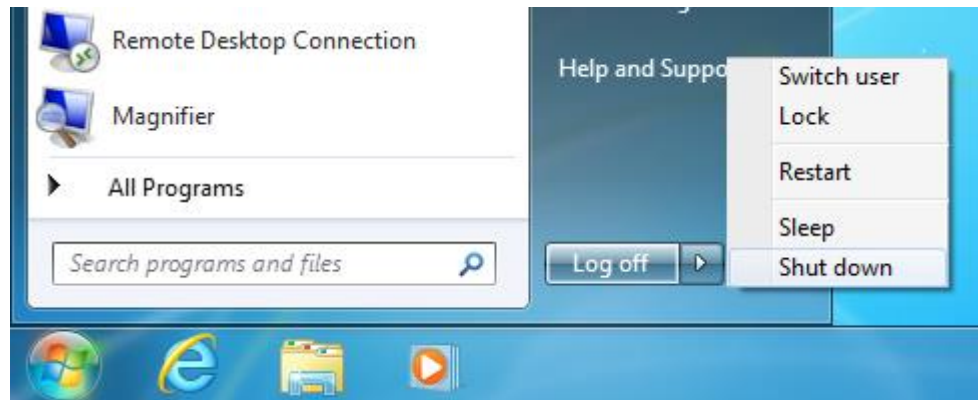

# Shut Down Using the Mouse

Click  You should see Shut down right there, as in the image below. If so, click on it.

If the button shows something else, there is a tiny arrow  just to the right of it. Click that—it's a little difficult, because you have to click only on the tiny arrow. When you click the arrow, a new menu will pop up. Click (Shut down) .