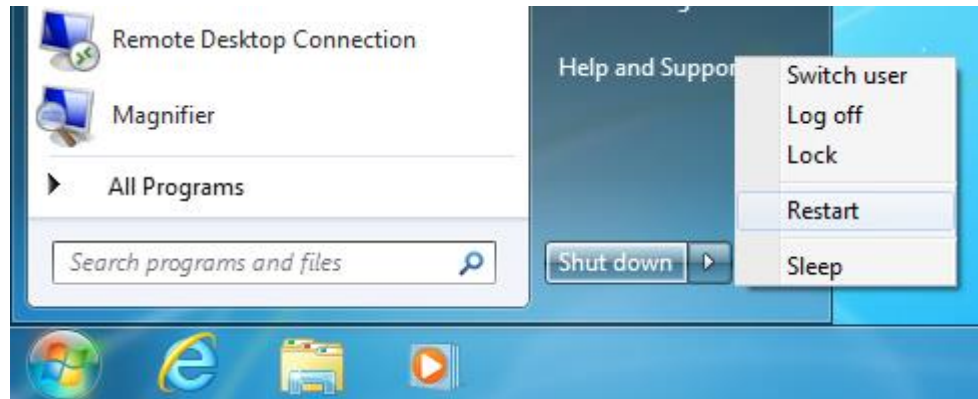

Restart Using the Mouse

Click . There is a tiny arrow there. Click that—it's a little difficult, because you have to click only on the tiny arrow. When you click the arrow, a new menu will pop up. Click **Restart**.